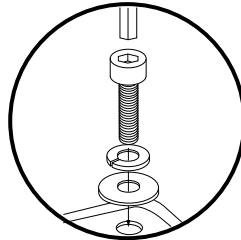

1

X4
M6 x 20mm

2

X3
M8 x 25mm

SONOMA

model: 931ZNAC73C
931PNAW73S

USER INSTRUCTIONS

- A** **Lumbar Height Adjustment**
Slide the knob on the lower back-side up or down for
desired lumbar position.

1

3

X3
M8 x 25mm

2

USER
INSTRUCTIONS

- A Seat Depth Adjustment**
Pull the lever under the right-side of the seat to adjust fore and aft position.
- B Headrest Height Adjustment**
Hold both sides of the headrest and pull up or down to adjust the height. Available for models 939ZYMC73NC and 939PYMW73V only.
- C Lumbar Height Adjustment**
Slide the knob on the lower back-side up or down for desired lumbar position.
- D Multi-Position Tilt Lock**
Recline to desired position and flip down lever to lock. Flip up lever to release tilt-lock.
- E Seat Height Adjustment**
Flip up lever on right-side to raise or lower seat. Adjust such that your feet are adequately supported on floor.