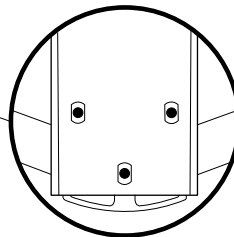

1

X4
M6 x 20mm

2

X3
M8 x 25mm

SONOMA

model: 931ZNAC73C
931PNAW73S

USER INSTRUCTIONS

- A** **Lumbar Height Adjustment**
Slide the knob on the lower back-side up or down for
desired lumbar position.

1

3

X3
M8 x 25mm

2

USER
INSTRUCTIONS

- A Seat Depth Adjustment**
Pull the lever under the right-side of the seat to adjust fore and aft position.
- B Headrest Height Adjustment**
Hold both sides of the headrest and pull up or down to adjust the height. Available for models 939ZYMC73NC and 939PYMW73V only.
- C Lumbar Height Adjustment**
Slide the knob on the lower back-side up or down for desired lumbar position.
- D Multi-Position Tilt Lock**
Recline to desired position and flip down lever to lock. Flip up lever to release tilt-lock.
- E Seat Height Adjustment**
Flip up lever on right-side to raise or lower seat. Adjust such that your feet are adequately supported on floor.