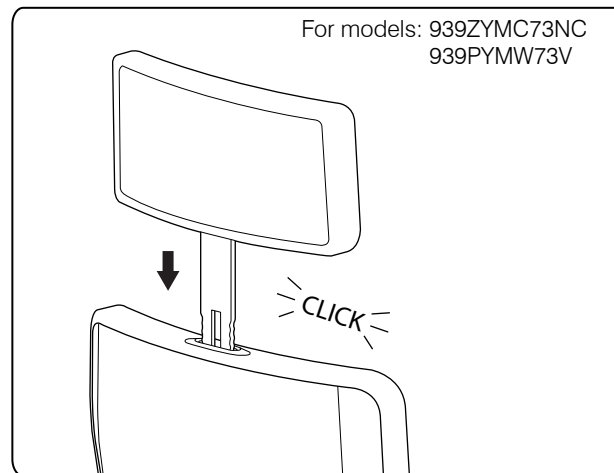

1

X4
M6 x 20mm

2

X3
M8 x 25mm

SONOMA

model: 931ZNAC73C
931PNAW73S

USER INSTRUCTIONS

- A** **Lumbar Height Adjustment**
Slide the knob on the lower back-side up or down for
desired lumbar position.

1

3

X3
M8 x 25mm

2

USER
INSTRUCTIONS

- A Seat Depth Adjustment**
Pull the lever under the right-side of the seat to adjust fore and aft position.
- B Headrest Height Adjustment**
Hold both sides of the headrest and pull up or down to adjust the height. Available for models 939ZYMC73NC and 939PYMW73V only.
- C Lumbar Height Adjustment**
Slide the knob on the lower back-side up or down for desired lumbar position.
- D Multi-Position Tilt Lock**
Recline to desired position and flip down lever to lock. Flip up lever to release tilt-lock.
- E Seat Height Adjustment**
Flip up lever on right-side to raise or lower seat. Adjust such that your feet are adequately supported on floor.