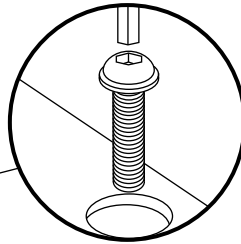

1

X4
M6 x 20mm

2

X3
M8 x 25mm

SONOMA

model: 931ZNAC73C
931PNAW73S

USER INSTRUCTIONS

- A** **Lumbar Height Adjustment**
Slide the knob on the lower back-side up or down for
desired lumbar position.

1

3

X3
M8 x 25mm

2

USER
INSTRUCTIONS

- A Seat Depth Adjustment**
Pull the lever under the right-side of the seat to adjust fore and aft position.
- B Headrest Height Adjustment**
Hold both sides of the headrest and pull up or down to adjust the height. Available for models 939ZYMC73NC and 939PYMW73V only.
- C Lumbar Height Adjustment**
Slide the knob on the lower back-side up or down for desired lumbar position.
- D Multi-Position Tilt Lock**
Recline to desired position and flip down lever to lock. Flip up lever to release tilt-lock.
- E Seat Height Adjustment**
Flip up lever on right-side to raise or lower seat. Adjust such that your feet are adequately supported on floor.