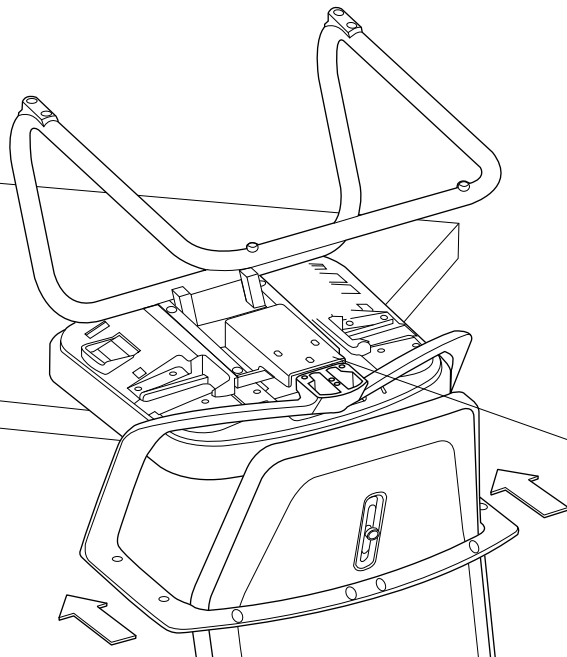

1

X4
M6 x 20mm

2

X3
M8 x 25mm

SONOMA

model: 931ZNAC73C
931PNAW73S

USER INSTRUCTIONS

- A** **Lumbar Height Adjustment**
Slide the knob on the lower back-side up or down for
desired lumbar position.

1

3

X3
M8 x 25mm

2

USER
INSTRUCTIONS

- A Seat Depth Adjustment**
Pull the lever under the right-side of the seat to adjust fore and aft position.
- B Headrest Height Adjustment**
Hold both sides of the headrest and pull up or down to adjust the height. Available for models 939ZYMC73NC and 939PYMW73V only.
- C Lumbar Height Adjustment**
Slide the knob on the lower back-side up or down for desired lumbar position.
- D Multi-Position Tilt Lock**
Recline to desired position and flip down lever to lock. Flip up lever to release tilt-lock.
- E Seat Height Adjustment**
Flip up lever on right-side to raise or lower seat. Adjust such that your feet are adequately supported on floor.