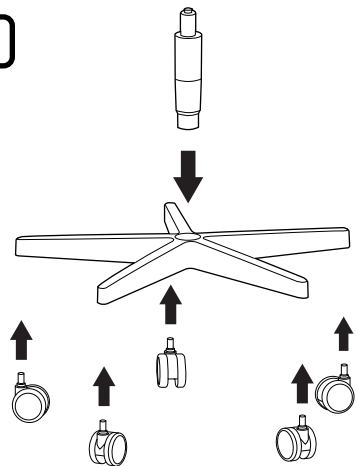

1

X4
M6 x 20mm

2

X3
M8 x 25mm

SONOMA

model: 931ZNAC73C
931PNAW73S

USER INSTRUCTIONS

- A** **Lumbar Height Adjustment**
Slide the knob on the lower back-side up or down for
desired lumbar position.

1

3

X3
M8 x 25mm

2

USER
INSTRUCTIONS

- A Seat Depth Adjustment**
Pull the lever under the right-side of the seat to adjust fore and aft position.
- B Headrest Height Adjustment**
Hold both sides of the headrest and pull up or down to adjust the height. Available for models 939ZYMC73NC and 939PYMW73V only.
- C Lumbar Height Adjustment**
Slide the knob on the lower back-side up or down for desired lumbar position.
- D Multi-Position Tilt Lock**
Recline to desired position and flip down lever to lock. Flip up lever to release tilt-lock.
- E Seat Height Adjustment**
Flip up lever on right-side to raise or lower seat. Adjust such that your feet are adequately supported on floor.