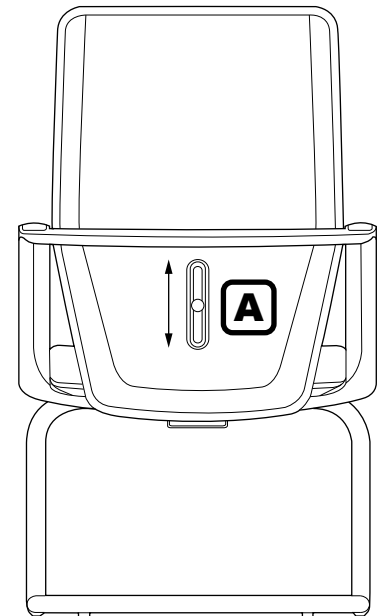

1

X4
M6 x 20mm

2

X3
M8 x 25mm

SONOMA

model: 931ZNAC73C
931PNAW73S

USER INSTRUCTIONS

- A** **Lumbar Height Adjustment**
Slide the knob on the lower back-side up or down for
desired lumbar position.

1

3

X3
M8 x 25mm

2

USER
INSTRUCTIONS

- A Seat Depth Adjustment**
Pull the lever under the right-side of the seat to adjust fore and aft position.
- B Headrest Height Adjustment**
Hold both sides of the headrest and pull up or down to adjust the height. Available for models 939ZYMC73NC and 939PYMW73V only.
- C Lumbar Height Adjustment**
Slide the knob on the lower back-side up or down for desired lumbar position.
- D Multi-Position Tilt Lock**
Recline to desired position and flip down lever to lock. Flip up lever to release tilt-lock.
- E Seat Height Adjustment**
Flip up lever on right-side to raise or lower seat. Adjust such that your feet are adequately supported on floor.