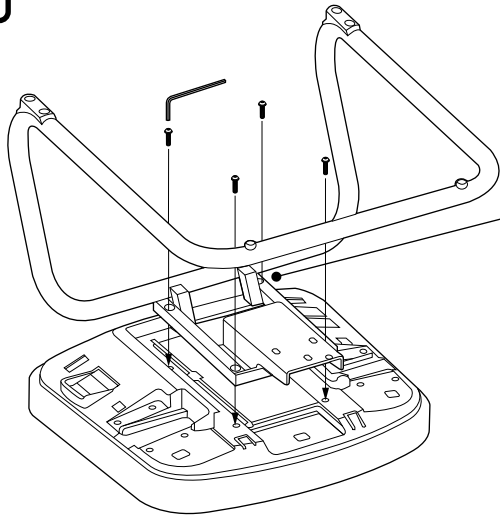

1

X4
M6 x 20mm

2

X3
M8 x 25mm

SONOMA

model: 931ZNAC73C
931PNAW73S

USER INSTRUCTIONS

- A** **Lumbar Height Adjustment**
Slide the knob on the lower back-side up or down for
desired lumbar position.

1

3

X3
M8 x 25mm

2

USER
INSTRUCTIONS

- A Seat Depth Adjustment**
Pull the lever under the right-side of the seat to adjust fore and aft position.
- B Headrest Height Adjustment**
Hold both sides of the headrest and pull up or down to adjust the height. Available for models 939ZYMC73NC and 939PYMW73V only.
- C Lumbar Height Adjustment**
Slide the knob on the lower back-side up or down for desired lumbar position.
- D Multi-Position Tilt Lock**
Recline to desired position and flip down lever to lock. Flip up lever to release tilt-lock.
- E Seat Height Adjustment**
Flip up lever on right-side to raise or lower seat. Adjust such that your feet are adequately supported on floor.