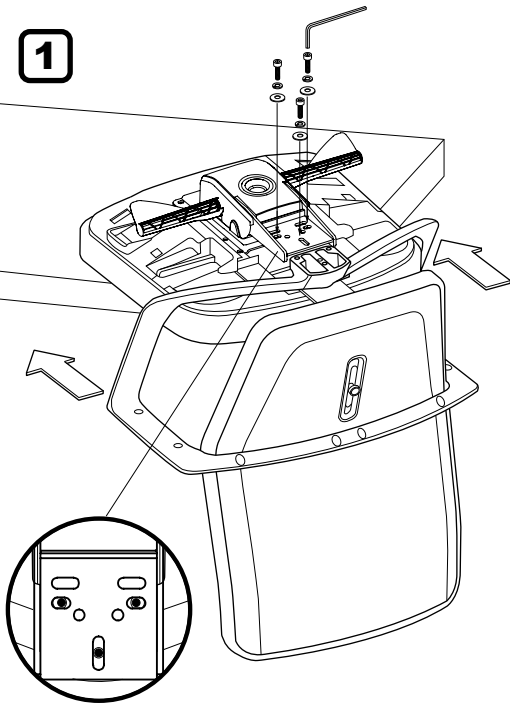

1

X4
M6 x 20mm

2

X3
M8 x 25mm

SONOMA

model: 931ZNAC73C
931PNAW73S

USER INSTRUCTIONS

- A** **Lumbar Height Adjustment**
Slide the knob on the lower back-side up or down for
desired lumbar position.

1

3

X3
M8 x 25mm

2

USER
INSTRUCTIONS

- A Seat Depth Adjustment**
Pull the lever under the right-side of the seat to adjust fore and aft position.
- B Headrest Height Adjustment**
Hold both sides of the headrest and pull up or down to adjust the height. Available for models 939ZYMC73NC and 939PYMW73V only.
- C Lumbar Height Adjustment**
Slide the knob on the lower back-side up or down for desired lumbar position.
- D Multi-Position Tilt Lock**
Recline to desired position and flip down lever to lock. Flip up lever to release tilt-lock.
- E Seat Height Adjustment**
Flip up lever on right-side to raise or lower seat. Adjust such that your feet are adequately supported on floor.