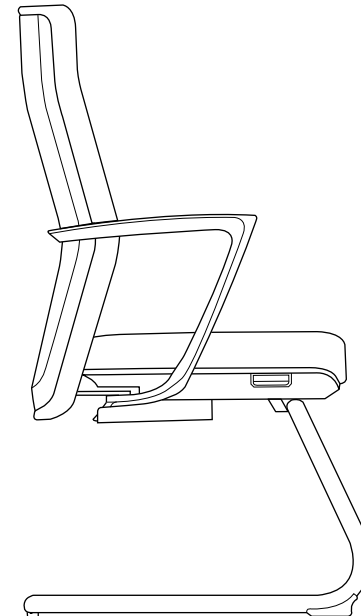

1

X4
M6 x 20mm

2

X3
M8 x 25mm

SONOMA

model: 931ZNAC73C
931PNAW73S

USER INSTRUCTIONS

- A** **Lumbar Height Adjustment**
Slide the knob on the lower back-side up or down for
desired lumbar position.

1

3

X3
M8 x 25mm

2

USER
INSTRUCTIONS

- A Seat Depth Adjustment**
Pull the lever under the right-side of the seat to adjust fore and aft position.
- B Headrest Height Adjustment**
Hold both sides of the headrest and pull up or down to adjust the height. Available for models 939ZYMC73NC and 939PYMW73V only.
- C Lumbar Height Adjustment**
Slide the knob on the lower back-side up or down for desired lumbar position.
- D Multi-Position Tilt Lock**
Recline to desired position and flip down lever to lock. Flip up lever to release tilt-lock.
- E Seat Height Adjustment**
Flip up lever on right-side to raise or lower seat. Adjust such that your feet are adequately supported on floor.