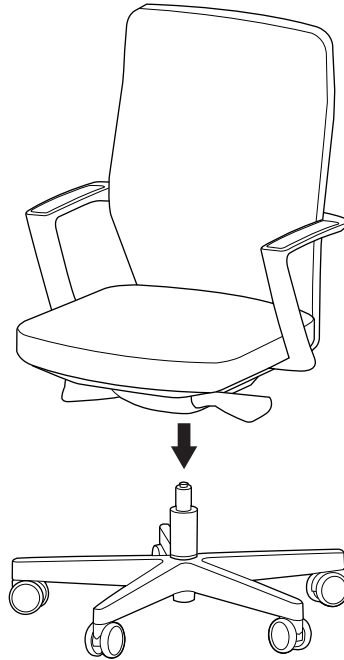

1

X4
M6 x 20mm

2

X3
M8 x 25mm

SONOMA

model: 931ZNAC73C
931PNAW73S

USER INSTRUCTIONS

- A** **Lumbar Height Adjustment**
Slide the knob on the lower back-side up or down for
desired lumbar position.

1

3

X3
M8 x 25mm

2

USER
INSTRUCTIONS

- A Seat Depth Adjustment**
Pull the lever under the right-side of the seat to adjust fore and aft position.
- B Headrest Height Adjustment**
Hold both sides of the headrest and pull up or down to adjust the height. Available for models 939ZYMC73NC and 939PYMW73V only.
- C Lumbar Height Adjustment**
Slide the knob on the lower back-side up or down for desired lumbar position.
- D Multi-Position Tilt Lock**
Recline to desired position and flip down lever to lock. Flip up lever to release tilt-lock.
- E Seat Height Adjustment**
Flip up lever on right-side to raise or lower seat. Adjust such that your feet are adequately supported on floor.