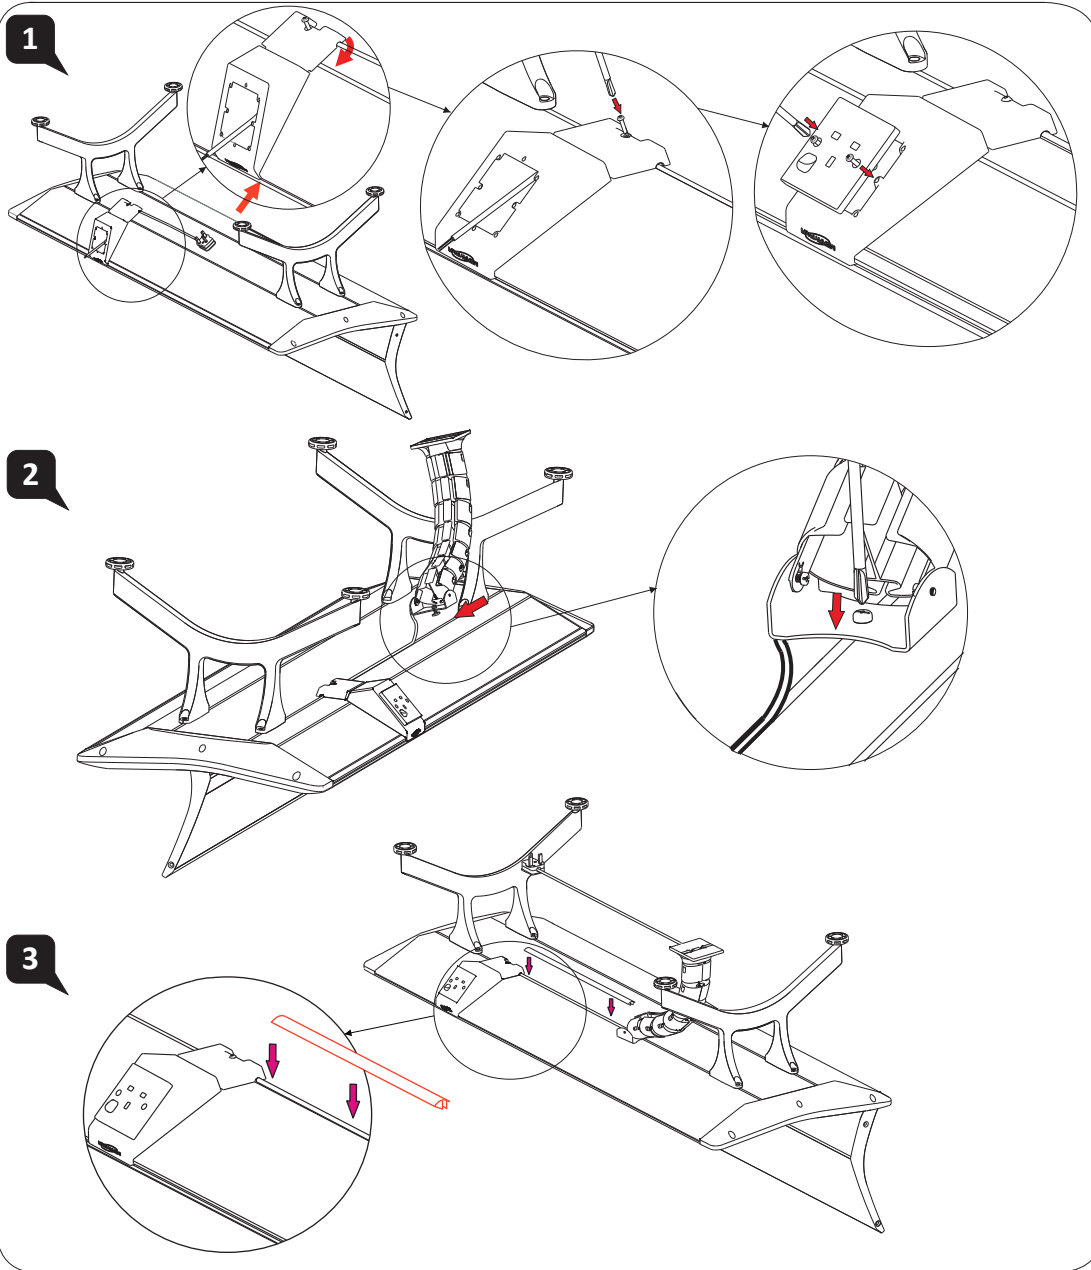

For reference:

Assembly Instruction

MERRYFAIR®

Silver Surf

model: MSC471 BACK

Assembly Instruction

MERRYFAIR®

Silver Surf

model: MSC471 SEAT

For reference:

Assembly Instruction

MERRYFAIR®

Silver Surf POWER OUTLET

Silver Surf

models: 45(1-9) (B2-B6) A39 AG
46(1-9) (B2-B6) A39 AG
47(1-9) (B2-B6) A39 AG