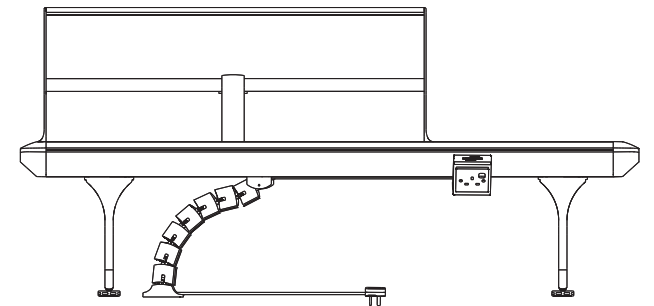

model: MSC471 SEAT

For reference:

Assembly Instruction

MERRYFAIR®

Silver Surf POWER OUTLET

Silver Surf

models: 45(1-9) (B2-B6) A39 AG
46(1-9) (B2-B6) A39 AG
47(1-9) (B2-B6) A39 AG