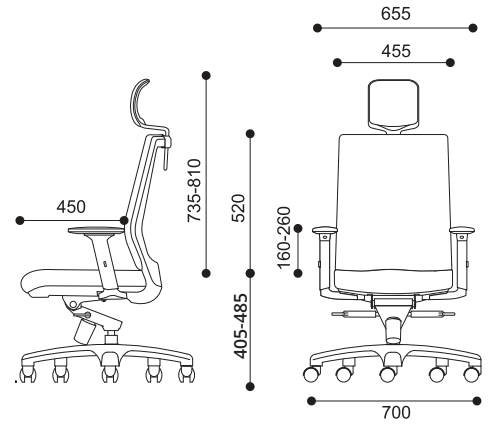

**Task Swivel Chair
with Headrest**
879 KT A78 M1