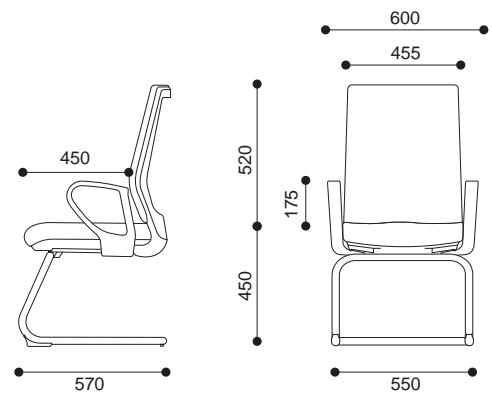

Visitor Chair
871 NA A15 B