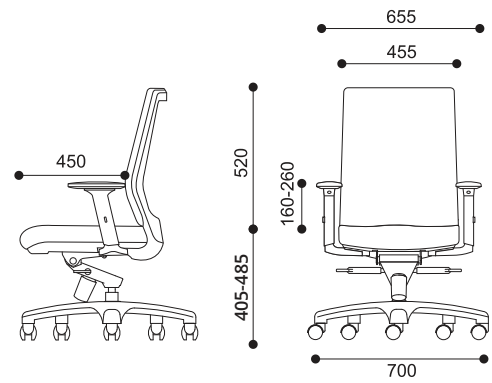

### Comfort

Nez headrest provide stepless height adjustable up to 75mm. Constructed by stretching mesh fabric over a springy polypropylene frame.

### Appearance

Fin-Type lumbar support, the pad is designed to be flexible, allowing it to move with the user which react to the user's movements during their work.

### Sustainability

Sustainable products that reduce the environmental impact, displays Nez, made with 97% recyclable materials.

**Task Swivel Chair  
with Headrest**  
879 KT A78 M1

**Task Swivel Chair**  
878 KT A78 M1