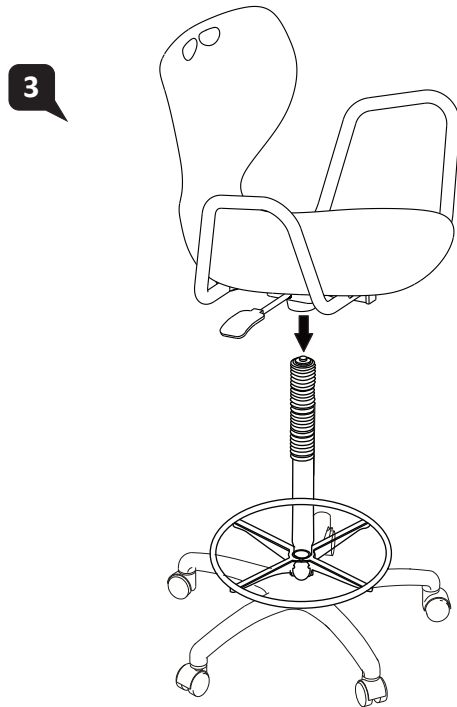

A Seat Height Adjustable

Flip up lever on right-side to raise or lower seat. Adjust such that your feet are adequately supported on floor.

Mata

model: G056X HB A00 M3 D1

MERRYFAIR

1

2

Mata

Assembly
Instruction

MERRYFAIR.

1

2

Mata

Model : G056* NA A00 HY

Assembly Instruction

User Instruction

MERRYFAIR.

Mata

Model : G056* HB A21 BB D1
G054* HB A21 BB D1

A

Seat Height Adjustable

Pull up lever on right-side to raise or lower seat. Adjust such that your feet are adequately supported on floor.

Assembly Instruction

User Instruction

MERRYFAIR.

Mata

Model : G056* HB A21 M3
G054* HB A21 T4

A

Seat Height Adjustable

Pull up lever on right-side to raise or lower seat. Adjust such that your feet are adequately supported on floor.