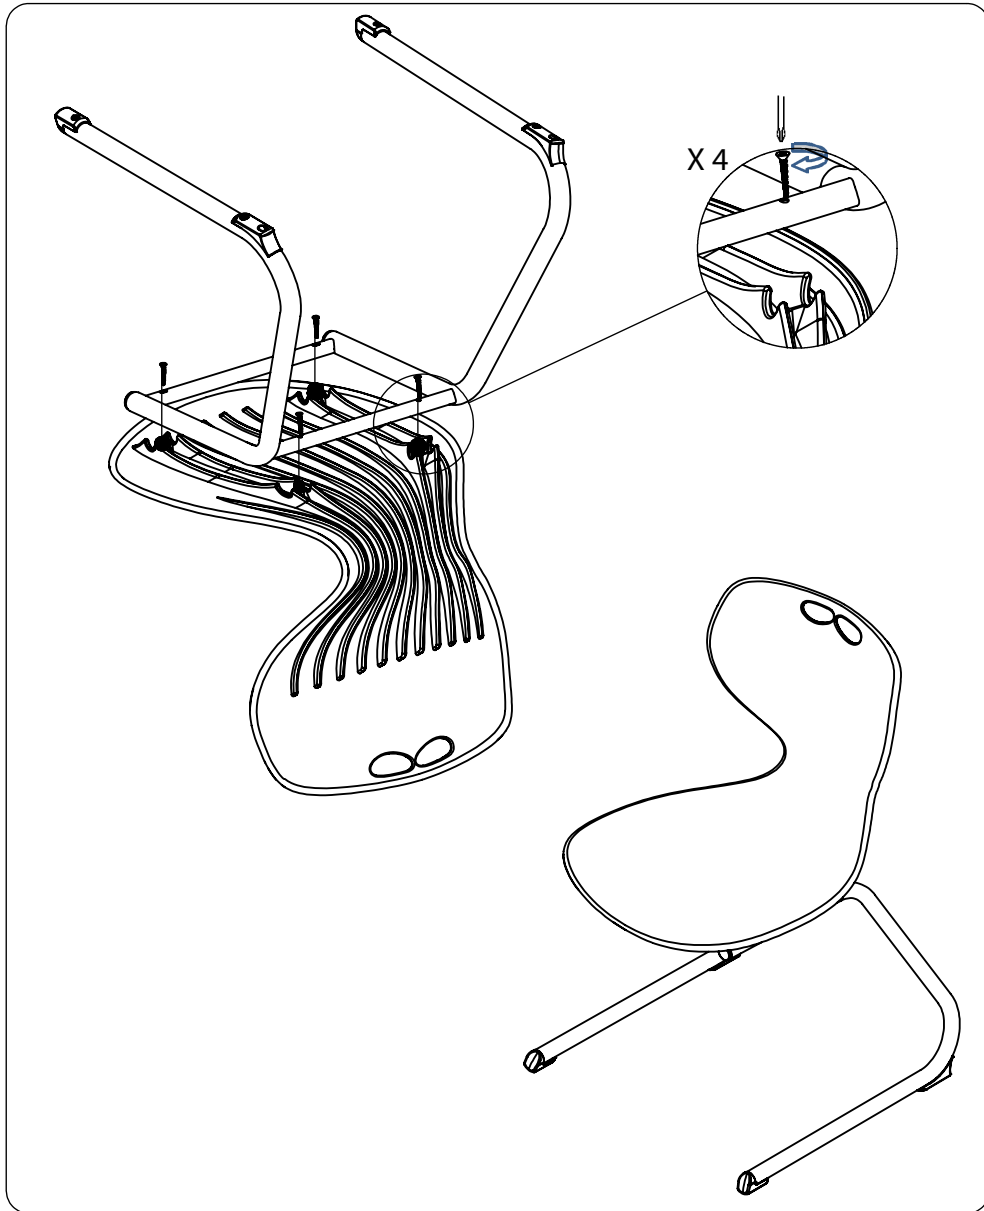

Assembly
Instruction

MERRYFAIR®

1

2

Mata

model: G05★ NA A21 H

Assembly Instruction

MERRYFAIR.

Mata

model: G05* NA A00 Z

Assembly Instruction

User Instruction

MERRYFAIR.

Mata

Model : G056* HB A00 M3
G054* HB A00 T4

A

Seat Height Adjustable

Pull up lever on right-side to raise or lower seat. Adjust such that your feet are adequately supported on floor.

Assembly Instruction

MERRYFAIR®

Mata Stool

model : G056*B3A00J

G056*B4A00J

A Seat Height Adjustable

Flip up lever on right-side to raise or lower seat. Adjust such that your feet are adequately supported on floor.

Mata

model: G056X HB A00 M3 D1

MERRYFAIR

1

2

Mata