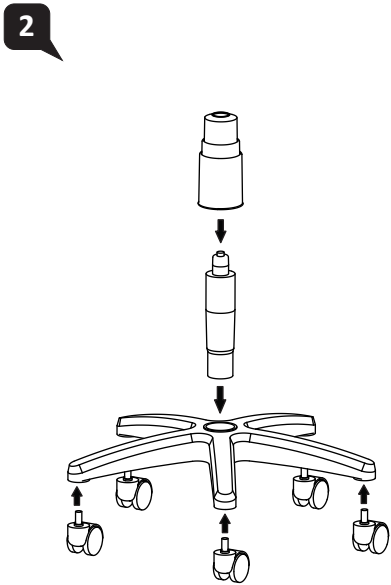

MERRYFAIR.

Mata

Model : G056* HB A21 BB D1
G054* HB A21 BB D1

A

Seat Height Adjustable

Pull up lever on right-side to raise or lower seat. Adjust such that your feet are adequately supported on floor.

Assembly Instruction

User Instruction

MERRYFAIR.

Mata

Model : G056* HB A21 M3
G054* HB A21 T4

A

Seat Height Adjustable

Pull up lever on right-side to raise or lower seat. Adjust such that your feet are adequately supported on floor.