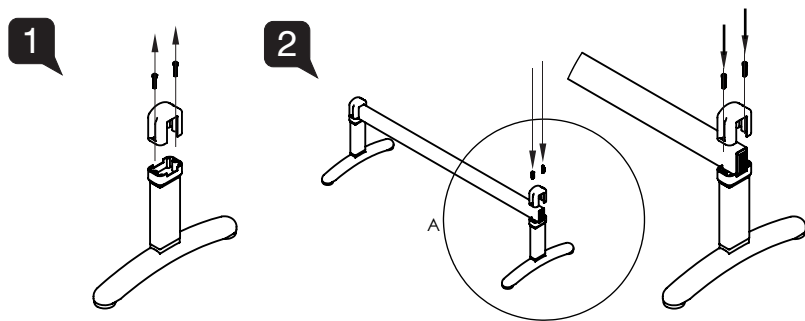

Seat Height Adjustable

Pull up lever on right-side to raise or lower seat. Adjust such that your feet are adequately supported on floor.

Assembly Instruction

MERRYFAIR®

Mata Stool

model : G056*B3A00J

G056*B4A00J

Assembly Instruction

MERRYFAIR®

Mata Stool

model : G056*B5A00J

Assembly Instruction

1

2

User Instruction

A Seat Height Adjustable

Flip up lever on right-side to raise or lower seat. Adjust such that your feet are adequately supported on floor.

Mata

model: G056X HB A00 M3 D1

MERRYFAIR

1

2

Mata