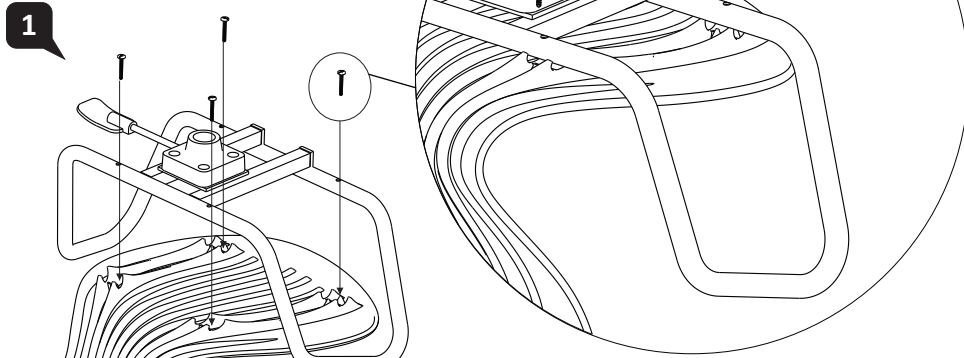

Assembly Instruction