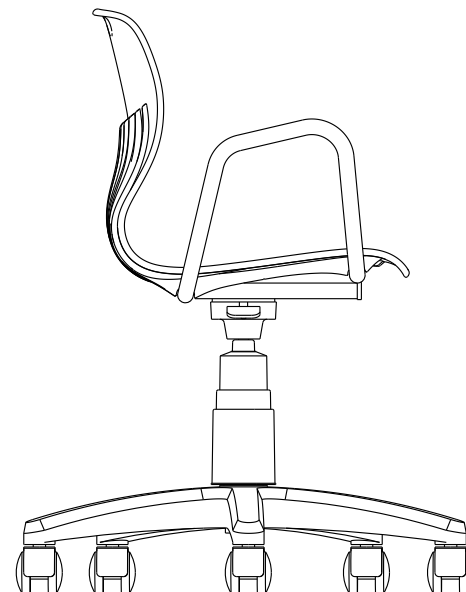

MERRYFAIR.

Mata

Model : G056* HB A21 BB D1
G054* HB A21 BB D1

A

Seat Height Adjustable

Pull up lever on right-side to raise or lower seat. Adjust such that your feet are adequately supported on floor.

Assembly Instruction

User Instruction

MERRYFAIR.

Mata

Model : G056* HB A21 M3
G054* HB A21 T4

A

Seat Height Adjustable

Pull up lever on right-side to raise or lower seat. Adjust such that your feet are adequately supported on floor.