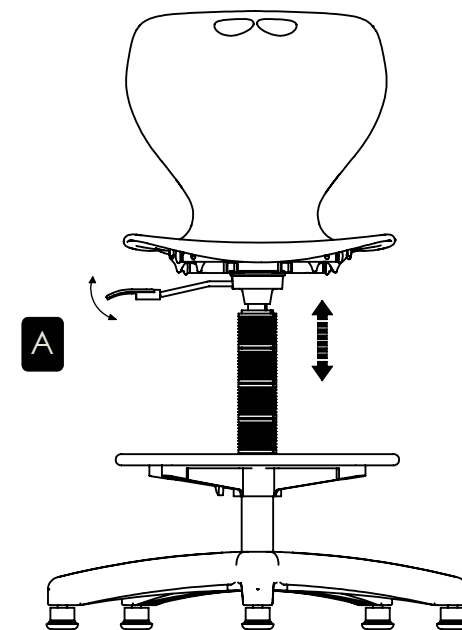

Seat Height Adjustable

Pull up lever on right-side to raise or lower seat. Adjust such that your feet are adequately supported on floor.

Assembly Instruction

MERRYFAIR®

Mata Stool

model : G056*B3A00J

G056*B4A00J

Assembly Instruction

MERRYFAIR®

Mata Stool

model : G056*B5A00J

Assembly Instruction

1

2

User Instruction

A Seat Height Adjustable

Flip up lever on right-side to raise or lower seat. Adjust such that your feet are adequately supported on floor.

Mata

model: G056X HB A00 M3 D1

MERRYFAIR

1

2

Mata