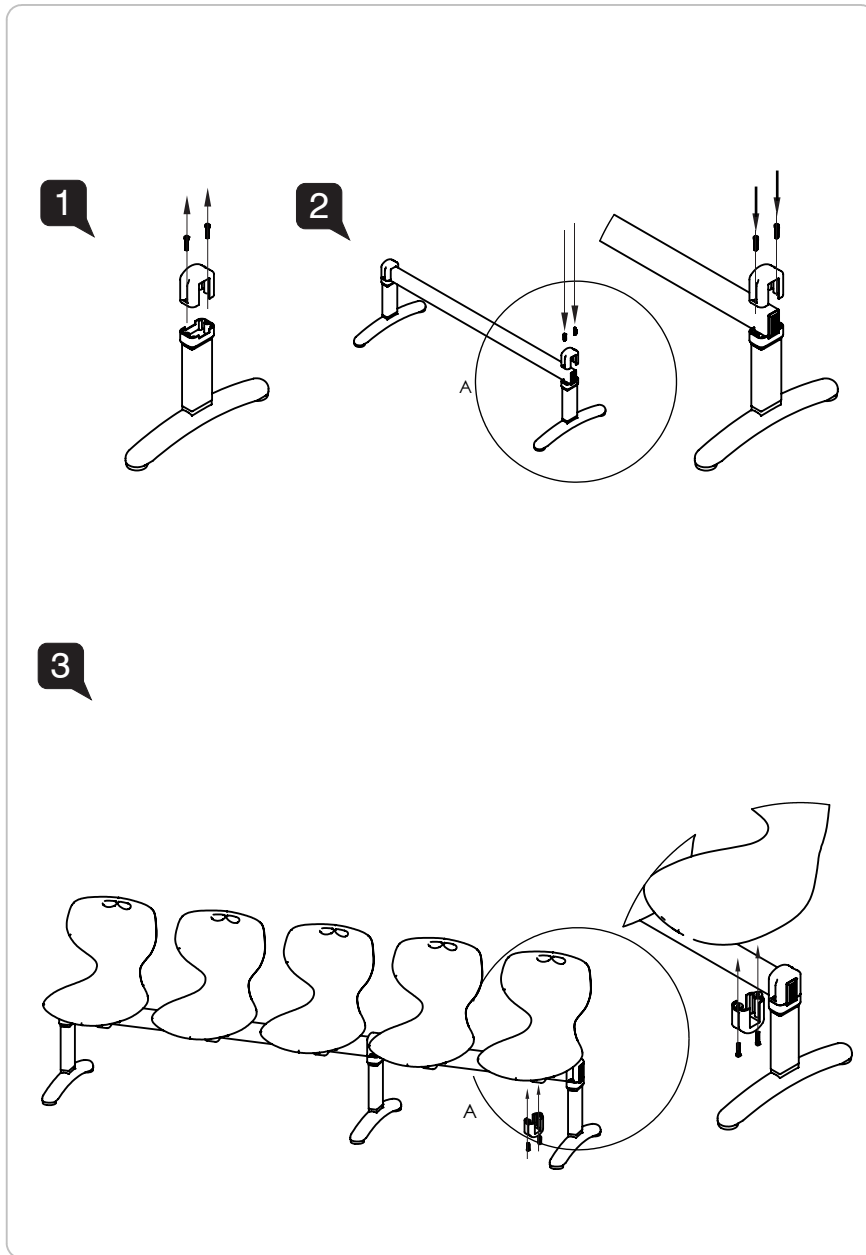

Seat Height Adjustable

Pull up lever on right-side to raise or lower seat. Adjust such that your feet are adequately supported on floor.

Assembly Instruction

MERRYFAIR®

Mata Stool

model : G056*B3A00J

G056*B4A00J

Assembly Instruction

MERRYFAIR®

Mata Stool

model : G056*B5A00J

Assembly Instruction

1

2

User Instruction

A Seat Height Adjustable

Flip up lever on right-side to raise or lower seat. Adjust such that your feet are adequately supported on floor.

Mata

model: G056X HB A00 M3 D1

MERRYFAIR

1

2

Mata