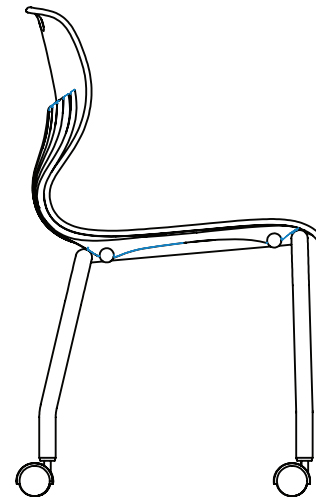

Mata

model : MATA 4 LEG WITH CASTOR