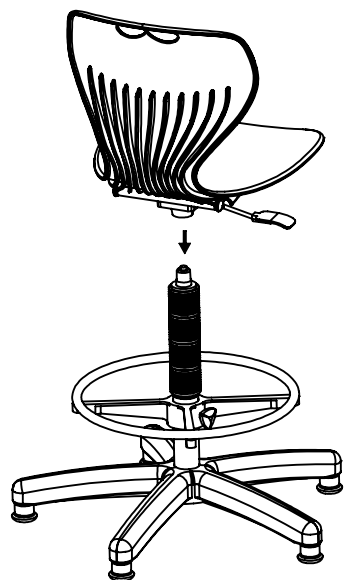

Seat Height Adjustable

Pull up lever on right-side to raise or lower seat. Adjust such that your feet are adequately supported on floor.

Assembly Instruction

MERRYFAIR®

Mata Stool

model : G056*B3A00J

G056*B4A00J

Assembly Instruction

MERRYFAIR®

Mata Stool

model : G056*B5A00J

Assembly Instruction

1

2

User Instruction

A Seat Height Adjustable

Flip up lever on right-side to raise or lower seat. Adjust such that your feet are adequately supported on floor.

Mata

model: G056X HB A00 M3 D1

MERRYFAIR

1

2

Mata