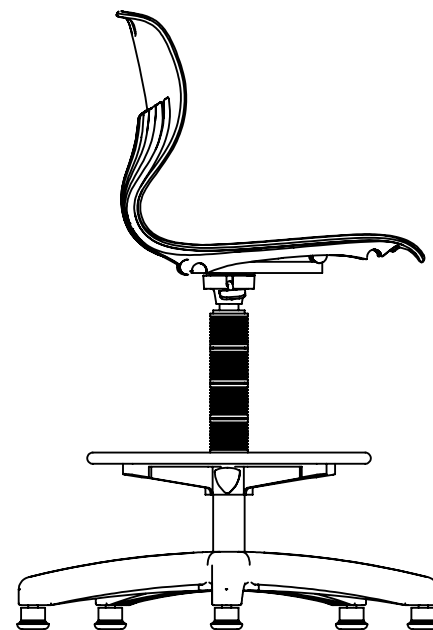

Seat Height Adjustable

Pull up lever on right-side to raise or lower seat. Adjust such that your feet are adequately supported on floor.

Assembly Instruction

MERRYFAIR®

Mata Stool

model : G056*B3A00J

G056*B4A00J

Assembly Instruction

MERRYFAIR®

Mata Stool

model : G056*B5A00J

Assembly Instruction

1

2

User Instruction

A Seat Height Adjustable

Flip up lever on right-side to raise or lower seat. Adjust such that your feet are adequately supported on floor.

Mata

model: G056X HB A00 M3 D1

MERRYFAIR

1

2

Mata