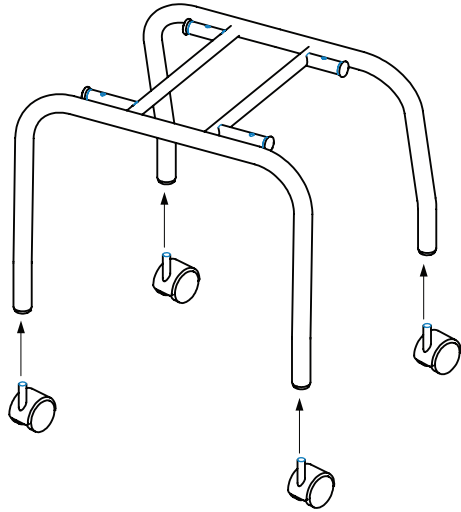

Seat Height Adjustable

Pull up lever on right-side to raise or lower seat. Adjust such that your feet are adequately supported on floor.

Assembly Instruction

MERRYFAIR®

Mata Stool

model : G056*B3A00J

G056*B4A00J

Assembly Instruction

MERRYFAIR®

Mata Stool

model : G056*B5A00J

Assembly Instruction

1

2

User Instruction

A Seat Height Adjustable

Flip up lever on right-side to raise or lower seat. Adjust such that your feet are adequately supported on floor.

Mata

model: G056X HB A00 M3 D1

MERRYFAIR

1

2

Mata