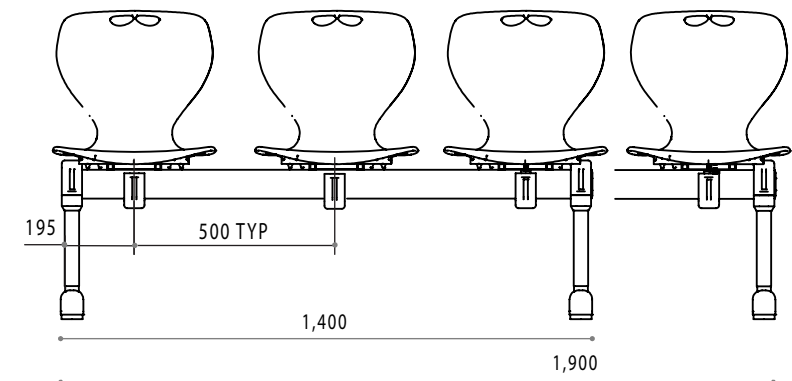

Seat Height Adjustable

Pull up lever on right-side to raise or lower seat. Adjust such that your feet are adequately supported on floor.

Assembly Instruction

MERRYFAIR®

Mata Stool

model : G056*B3A00J

G056*B4A00J

A Seat Height Adjustable

Flip up lever on right-side to raise or lower seat. Adjust such that your feet are adequately supported on floor.

Mata

model: G056X HB A00 M3 D1

MERRYFAIR

1

2

Mata