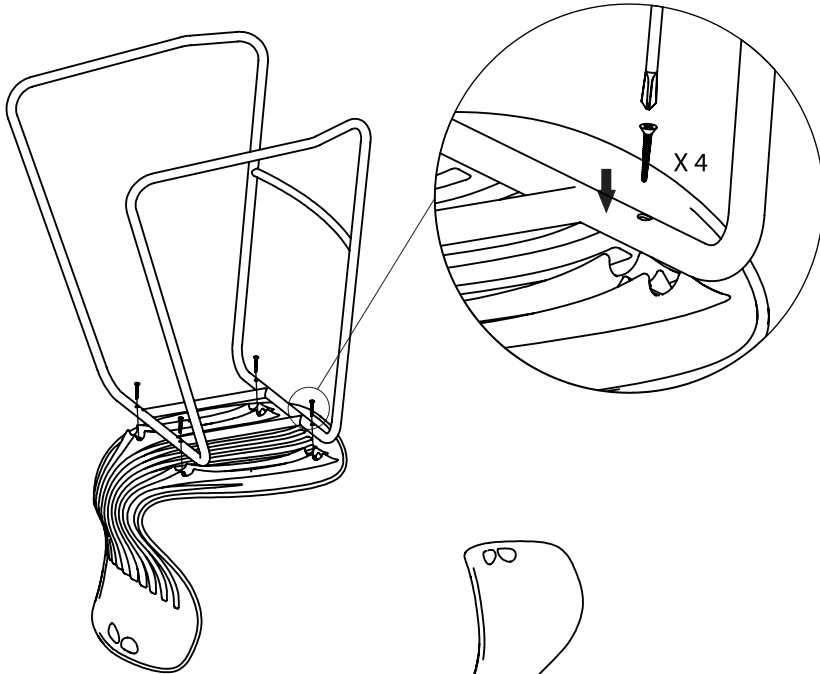

Assembly
Instruction

MERRYFAIR.

1

2