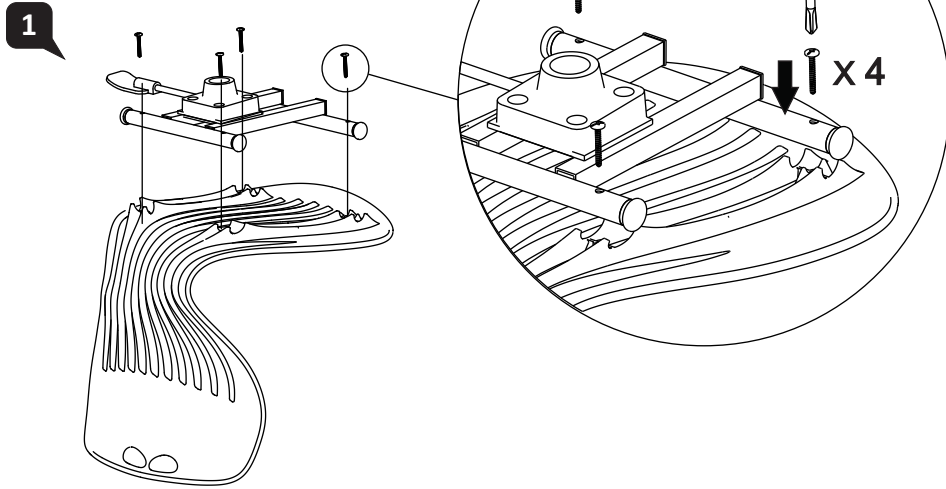

Assembly Instruction