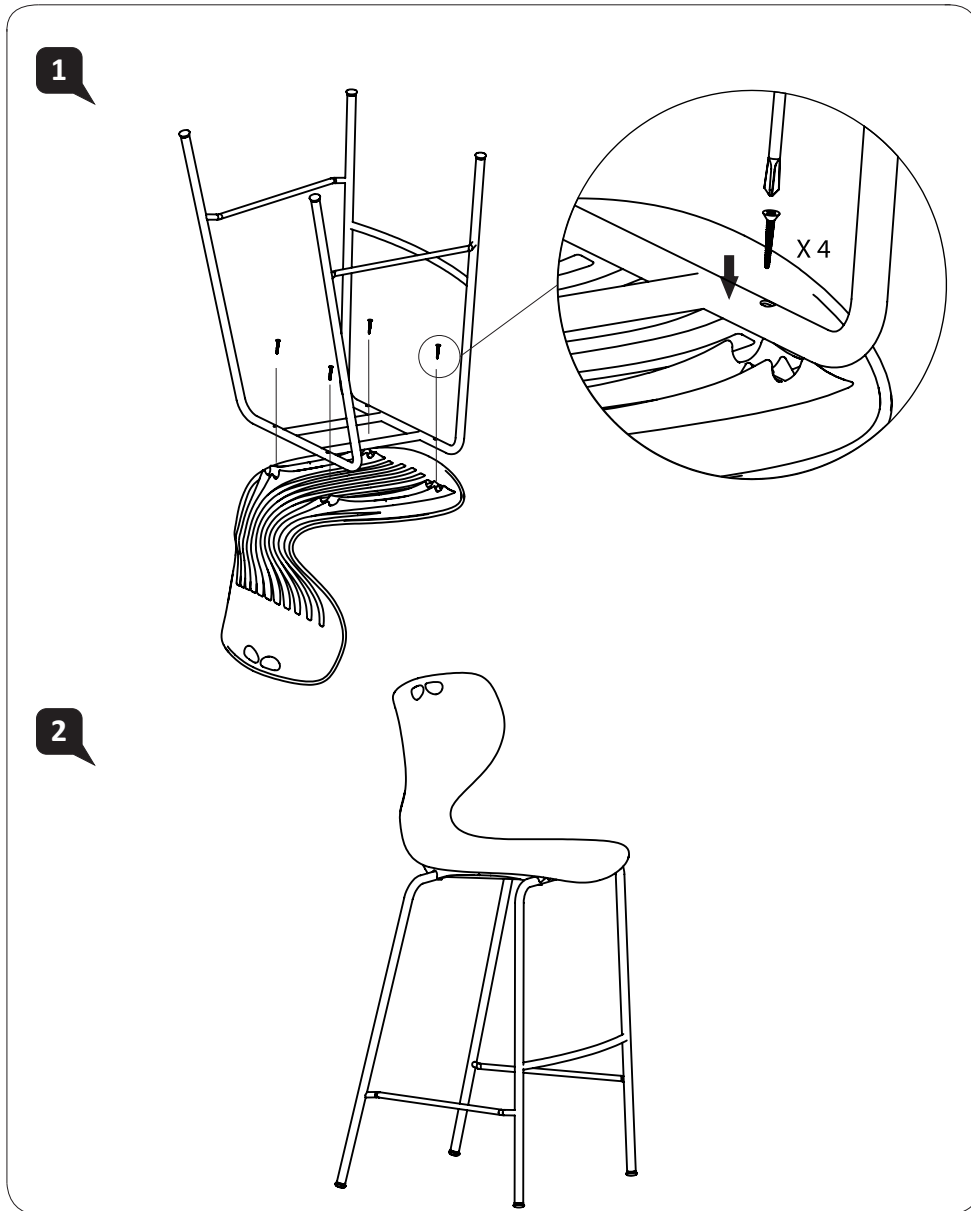

Seat Height Adjustable

Pull up lever on right-side to raise or lower seat. Adjust such that your feet are adequately supported on floor.

Assembly Instruction

MERRYFAIR®

Mata Stool

model : G056*B3A00J

G056*B4A00J

A Seat Height Adjustable

Flip up lever on right-side to raise or lower seat. Adjust such that your feet are adequately supported on floor.

Mata

model: G056X HB A00 M3 D1

MERRYFAIR

1

2

Mata

model : MATA 4 LEG WITH CASTOR

Assembly Instruction

MERRYFAIR.

Mata Model : G056* NA A00 Y

Assembly
Instruction

MERRYFAIR.

Mata

Model : G056* NA A00 HH

MERRYFAIR.

Mata

Model : G056* HB A21 BB D1
G054* HB A21 BB D1

A

Seat Height Adjustable

Pull up lever on right-side to raise or lower seat. Adjust such that your feet are adequately supported on floor.

Assembly Instruction