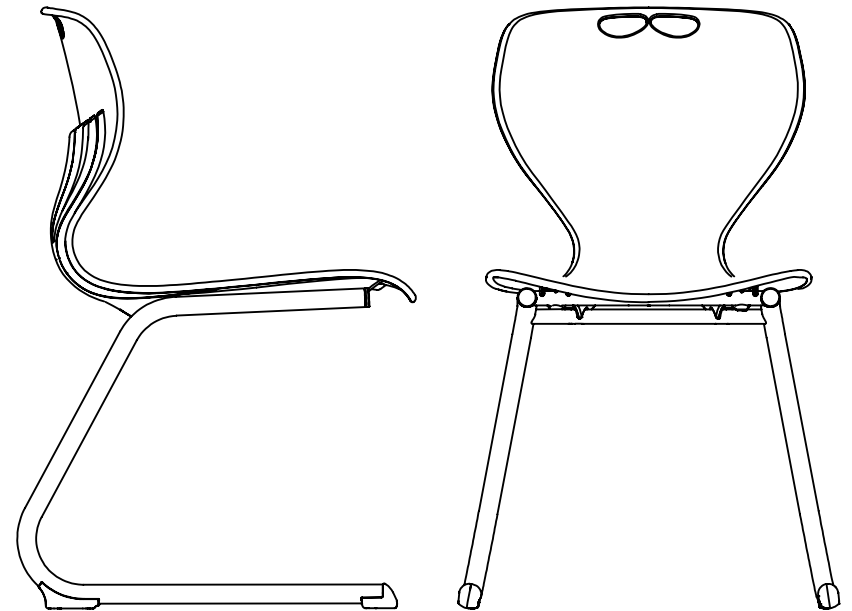

Mata

model: G05* NA A00 Z