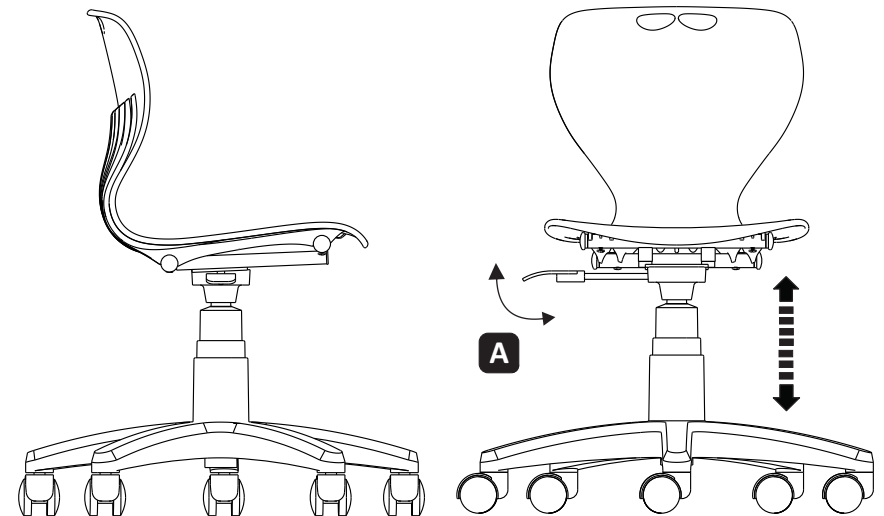

Mata

model: G05* NA A00 Z

Assembly Instruction

User Instruction

MERRYFAIR.

Mata

Model : G056* HB A00 M3
G054* HB A00 T4

A

Seat Height Adjustable

Pull up lever on right-side to raise or lower seat. Adjust such that your feet are adequately supported on floor.

Assembly Instruction

MERRYFAIR®

Mata Stool

model : G056*B3A00J

G056*B4A00J

A Seat Height Adjustable

Flip up lever on right-side to raise or lower seat. Adjust such that your feet are adequately supported on floor.

Mata

model: G056X HB A00 M3 D1

MERRYFAIR

1

2

Mata