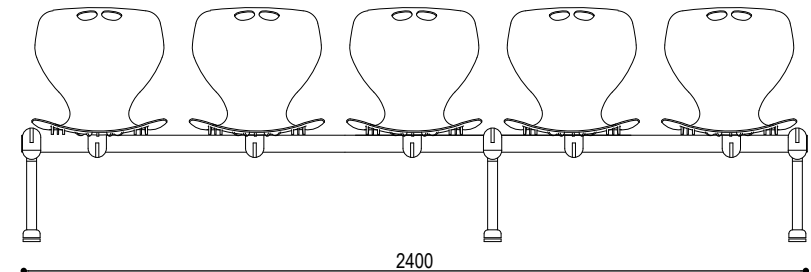

Seat Height Adjustable

Pull up lever on right-side to raise or lower seat. Adjust such that your feet are adequately supported on floor.

Assembly Instruction

MERRYFAIR®

Mata Stool

model : G056*B3A00J

G056*B4A00J

Assembly Instruction

MERRYFAIR®

Mata Stool

model : G056*B5A00J

Assembly Instruction

1

2

User Instruction

A Seat Height Adjustable

Flip up lever on right-side to raise or lower seat. Adjust such that your feet are adequately supported on floor.

Mata

model: G056X HB A00 M3 D1

MERRYFAIR

1

2

Mata