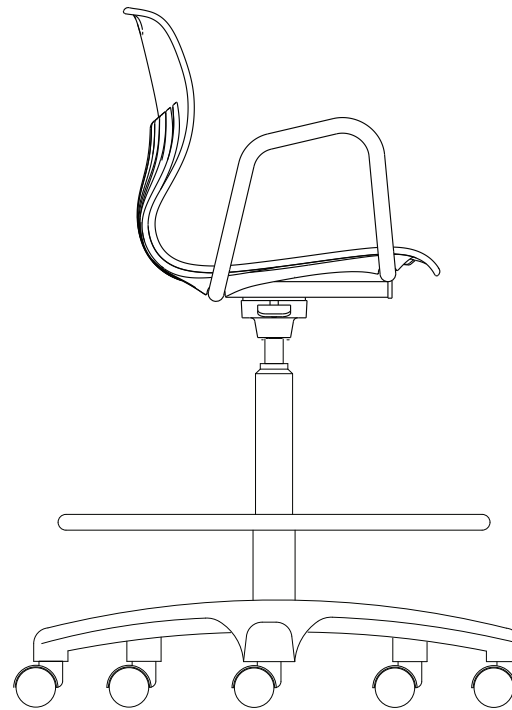

A Seat Height Adjustable

Flip up lever on right-side to raise or lower seat. Adjust such that your feet are adequately supported on floor.

Mata

model: G056X HB A00 M3 D1

MERRYFAIR

1

2

Mata

MERRYFAIR.

Mata

Model : G056* HB A21 BB D1
G054* HB A21 BB D1

A

Seat Height Adjustable

Pull up lever on right-side to raise or lower seat. Adjust such that your feet are adequately supported on floor.

Assembly Instruction

User Instruction

MERRYFAIR.

Mata

Model : G056* HB A21 M3
G054* HB A21 T4

A

Seat Height Adjustable

Pull up lever on right-side to raise or lower seat. Adjust such that your feet are adequately supported on floor.