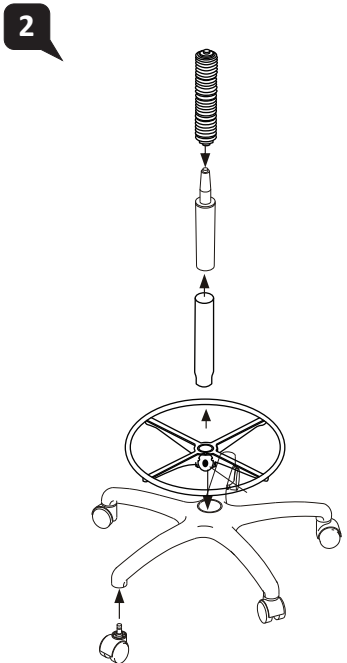

Assembly
Instruction

MERRYFAIR.

1

2

Mata

Model : G056* NA A00 HY

Assembly Instruction

User Instruction

MERRYFAIR.

Mata

Model : G056* HB A21 BB D1
G054* HB A21 BB D1

A

Seat Height Adjustable

Pull up lever on right-side to raise or lower seat. Adjust such that your feet are adequately supported on floor.

Assembly Instruction

User Instruction

MERRYFAIR.

Mata

Model : G056* HB A21 M3
G054* HB A21 T4

A

Seat Height Adjustable

Pull up lever on right-side to raise or lower seat. Adjust such that your feet are adequately supported on floor.