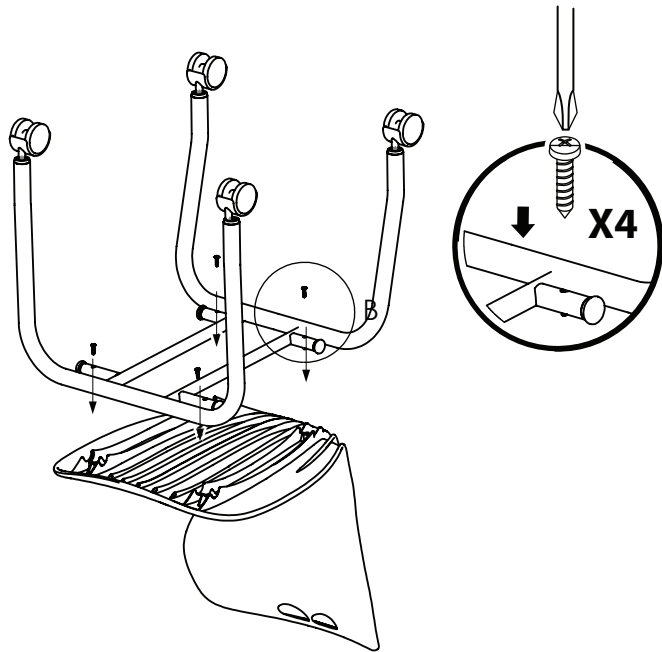

Seat Height Adjustable

Pull up lever on right-side to raise or lower seat. Adjust such that your feet are adequately supported on floor.

Assembly Instruction

MERRYFAIR®

Mata Stool

model : G056*B3A00J

G056*B4A00J

Assembly Instruction

MERRYFAIR®

Mata Stool

model : G056*B5A00J

Assembly Instruction

1

2

User Instruction

A Seat Height Adjustable

Flip up lever on right-side to raise or lower seat. Adjust such that your feet are adequately supported on floor.

Mata

model: G056X HB A00 M3 D1

MERRYFAIR

1

2

Mata