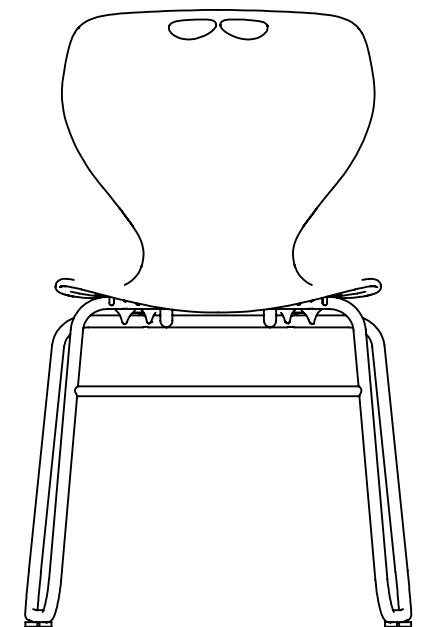

Assembly Instruction

MERRYFAIR.

Mata Model : G056* NA A00 Y