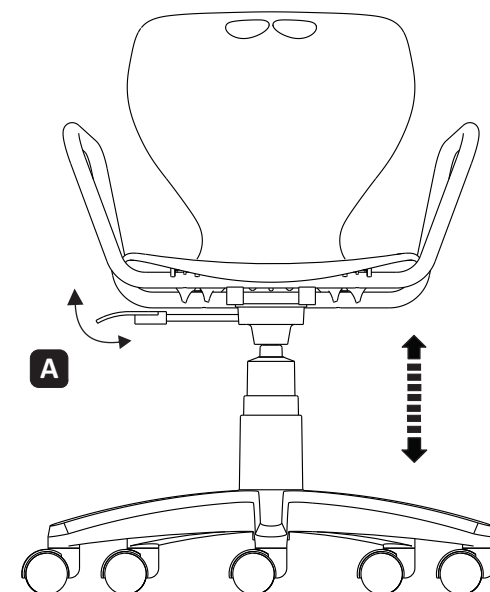

MERRYFAIR.

Mata

Model : G056* HB A21 BB D1
G054* HB A21 BB D1

A

Seat Height Adjustable

Pull up lever on right-side to raise or lower seat. Adjust such that your feet are adequately supported on floor.

Assembly Instruction

User Instruction

MERRYFAIR.

Mata

Model : G056* HB A21 M3
G054* HB A21 T4

A

Seat Height Adjustable

Pull up lever on right-side to raise or lower seat. Adjust such that your feet are adequately supported on floor.