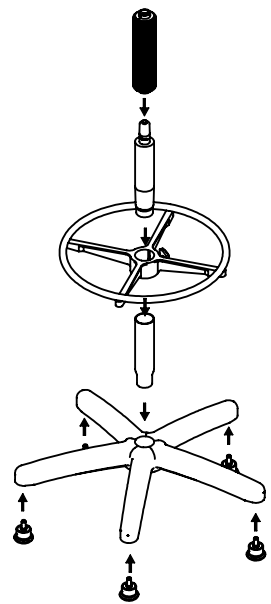

Seat Height Adjustable

Pull up lever on right-side to raise or lower seat. Adjust such that your feet are adequately supported on floor.

Assembly Instruction

MERRYFAIR®

Mata Stool

model : G056*B3A00J

G056*B4A00J

Assembly Instruction

MERRYFAIR®

Mata Stool

model : G056*B5A00J

Assembly Instruction

1

2

User Instruction

A Seat Height Adjustable

Flip up lever on right-side to raise or lower seat. Adjust such that your feet are adequately supported on floor.

Mata

model: G056X HB A00 M3 D1

MERRYFAIR

1

2

Mata