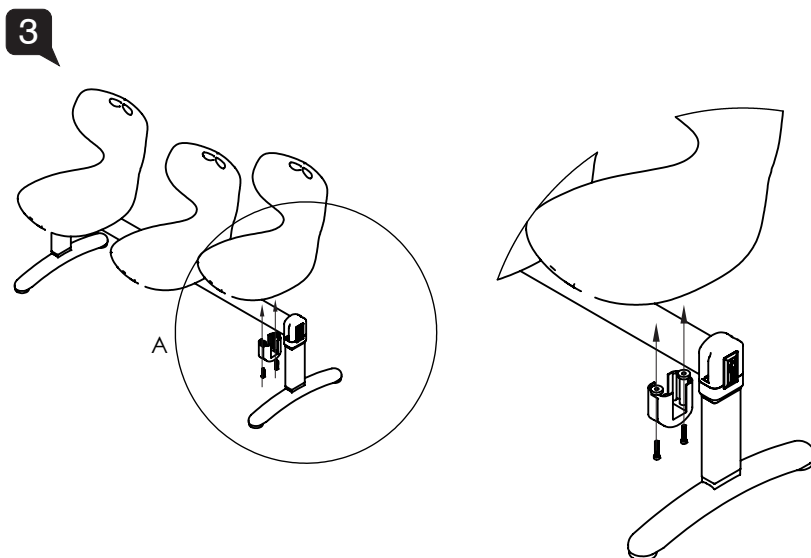

Seat Height Adjustable

Pull up lever on right-side to raise or lower seat. Adjust such that your feet are adequately supported on floor.

Assembly Instruction

MERRYFAIR®

Mata Stool

model : G056*B3A00J

G056*B4A00J

Assembly Instruction

MERRYFAIR®

Mata Stool

model : G056*B5A00J

Assembly Instruction

1

2

User Instruction

A Seat Height Adjustable

Flip up lever on right-side to raise or lower seat. Adjust such that your feet are adequately supported on floor.

Mata

model: G056X HB A00 M3 D1

MERRYFAIR

1

2

Mata