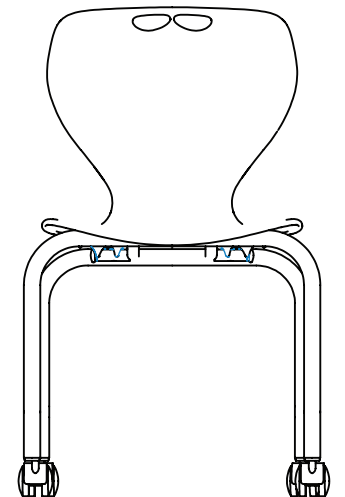

Mata

model : MATA 4 LEG WITH CASTOR