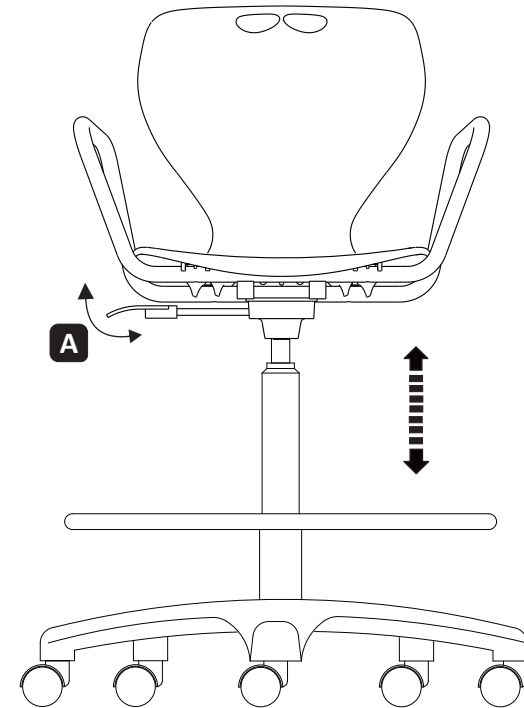

MERRYFAIR.

Mata

Model : G056* HB A21 BB D1
G054* HB A21 BB D1

A

Seat Height Adjustable

Pull up lever on right-side to raise or lower seat. Adjust such that your feet are adequately supported on floor.

Assembly Instruction

User Instruction

MERRYFAIR.

Mata

Model : G056* HB A21 M3
G054* HB A21 T4

A

Seat Height Adjustable

Pull up lever on right-side to raise or lower seat. Adjust such that your feet are adequately supported on floor.