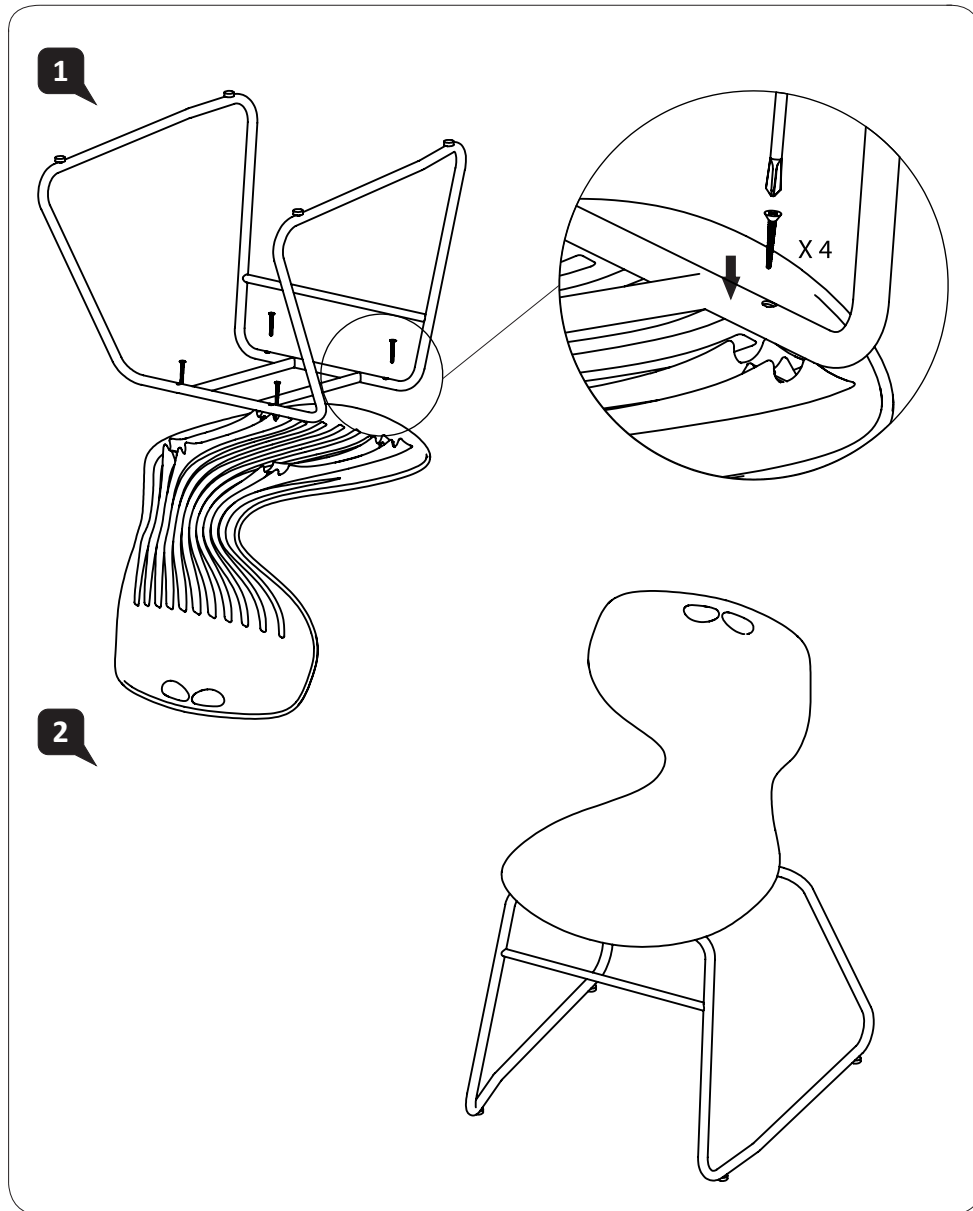

Assembly Instruction

MERRYFAIR.

Mata Model : G056* NA A00 Y