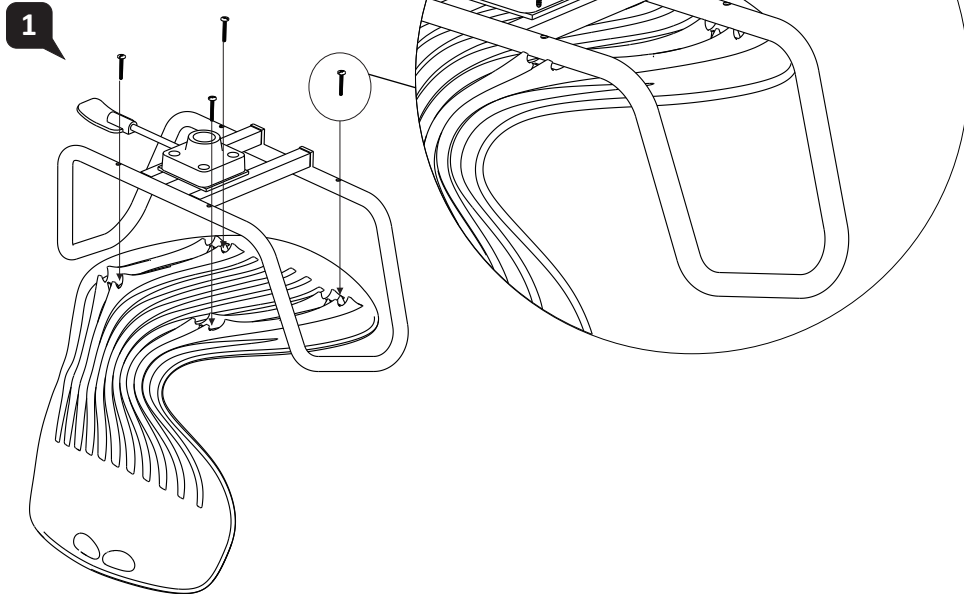

MERRYFAIR.

Mata

Model : G056* HB A21 BB D1
G054* HB A21 BB D1

A

Seat Height Adjustable

Pull up lever on right-side to raise or lower seat. Adjust such that your feet are adequately supported on floor.

Assembly Instruction

User Instruction

MERRYFAIR.

Mata

Model : G056* HB A21 M3
G054* HB A21 T4

A

Seat Height Adjustable

Pull up lever on right-side to raise or lower seat. Adjust such that your feet are adequately supported on floor.