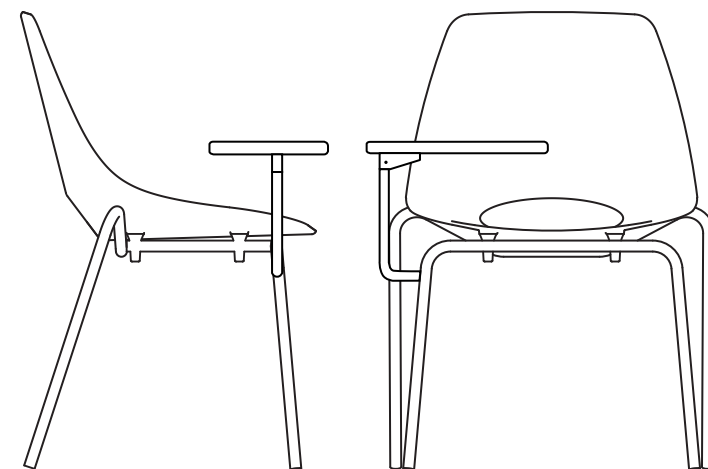

Kopi-0

model: 48* NA WT1 H

Assembly Instruction

User Instructions

- A** *Seat Height Adjustable*
Flip up lever on right-side to raise or lower seat. Adjust such that your feet are adequately supported on floor.