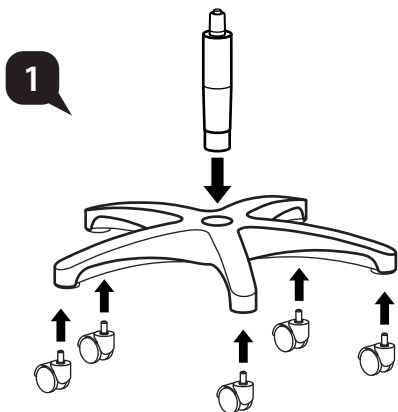

Kopi-0

model: 48* NA A00 Y

Assembly
Instruction

MERRYFAIR®

Kopi-0

model: 48* NA A00 Z

Assembly
Instruction

MERRYFAIR®

Kopi-0

model: 48* NA WT1 H

Assembly Instruction

User Instructions

- A** *Seat Height Adjustable*
Flip up lever on right-side to raise or lower seat. Adjust such that your feet are adequately supported on floor.