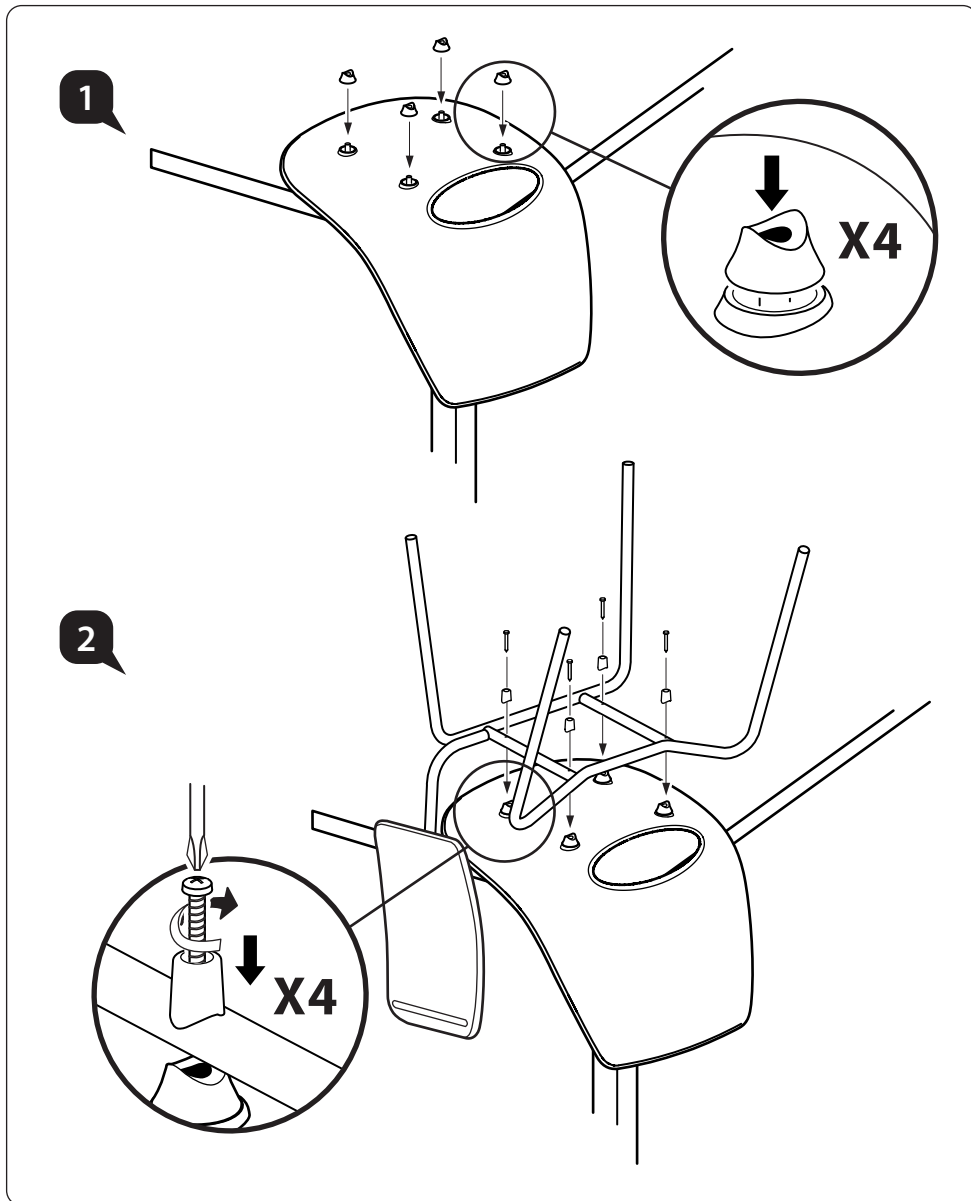

Kopi-0

model: 48* NA A00 Y

Assembly
Instruction

MERRYFAIR®

Kopi-0

model: 48* NA A00 Z

Assembly
Instruction

MERRYFAIR®

Kopi-0

model: 48* NA WT1 H

Assembly Instruction

User Instructions

- A** *Seat Height Adjustable*
Flip up lever on right-side to raise or lower seat. Adjust such that your feet are adequately supported on floor.