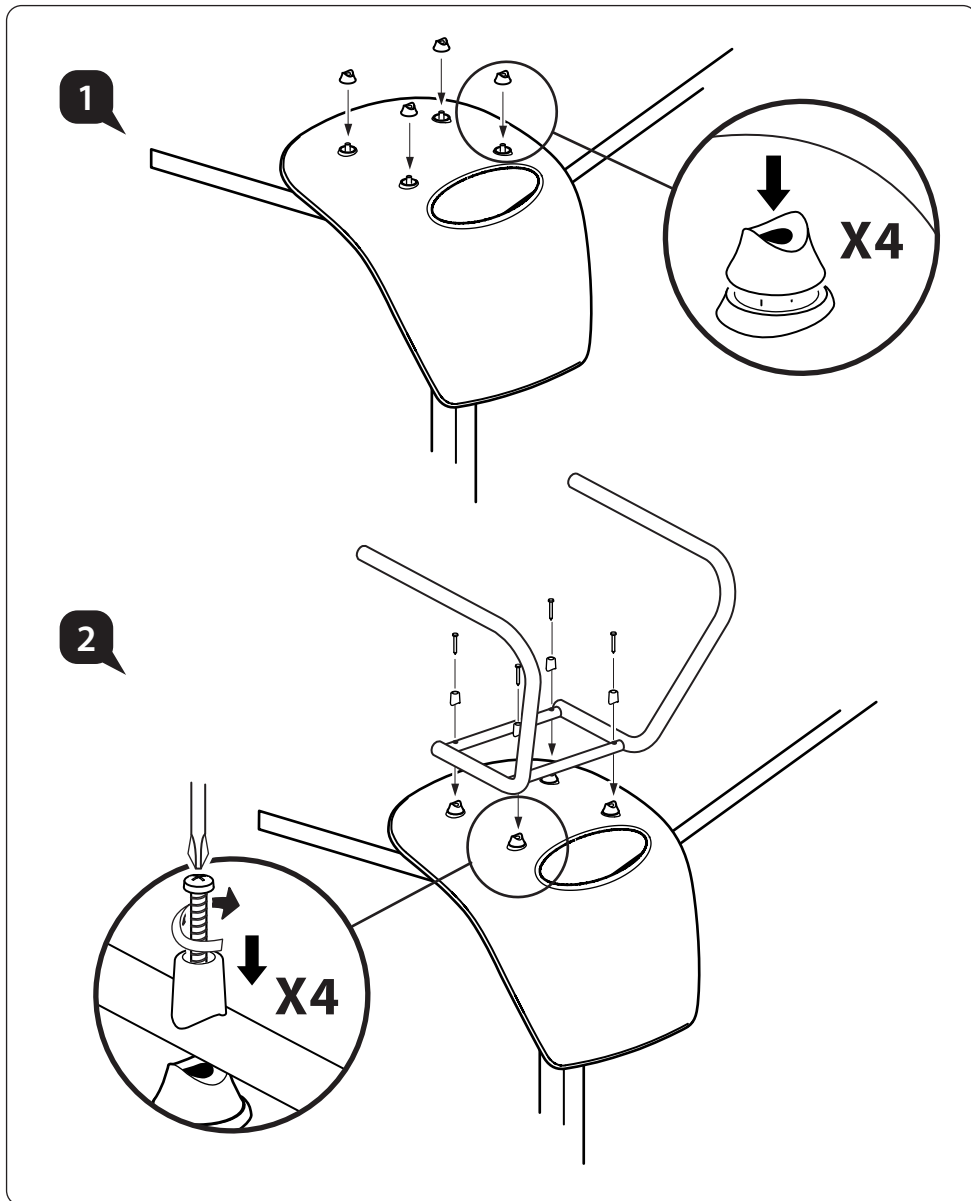

Kopi-0

model: 48* NA A00 Y

Assembly
Instruction

MERRYFAIR®

Kopi-0

model: 48* NA A00 Z

Assembly
Instruction

MERRYFAIR®

Kopi-0

model: 48* NA WT1 H

Assembly Instruction

User Instructions

- A** *Seat Height Adjustable*
Flip up lever on right-side to raise or lower seat. Adjust such that your feet are adequately supported on floor.