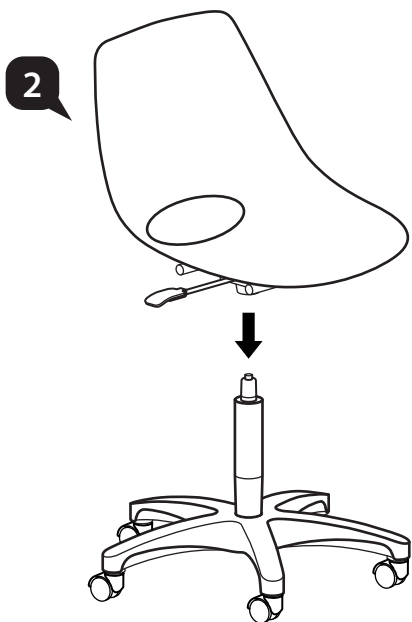

Kopi-0

model: 48* NA A00 Y

Assembly
Instruction

MERRYFAIR®

Kopi-0

model: 48* NA A00 Z

Assembly
Instruction

MERRYFAIR®

Kopi-0

model: 48* NA WT1 H

Assembly Instruction

User Instructions

- A** *Seat Height Adjustable*
Flip up lever on right-side to raise or lower seat. Adjust such that your feet are adequately supported on floor.