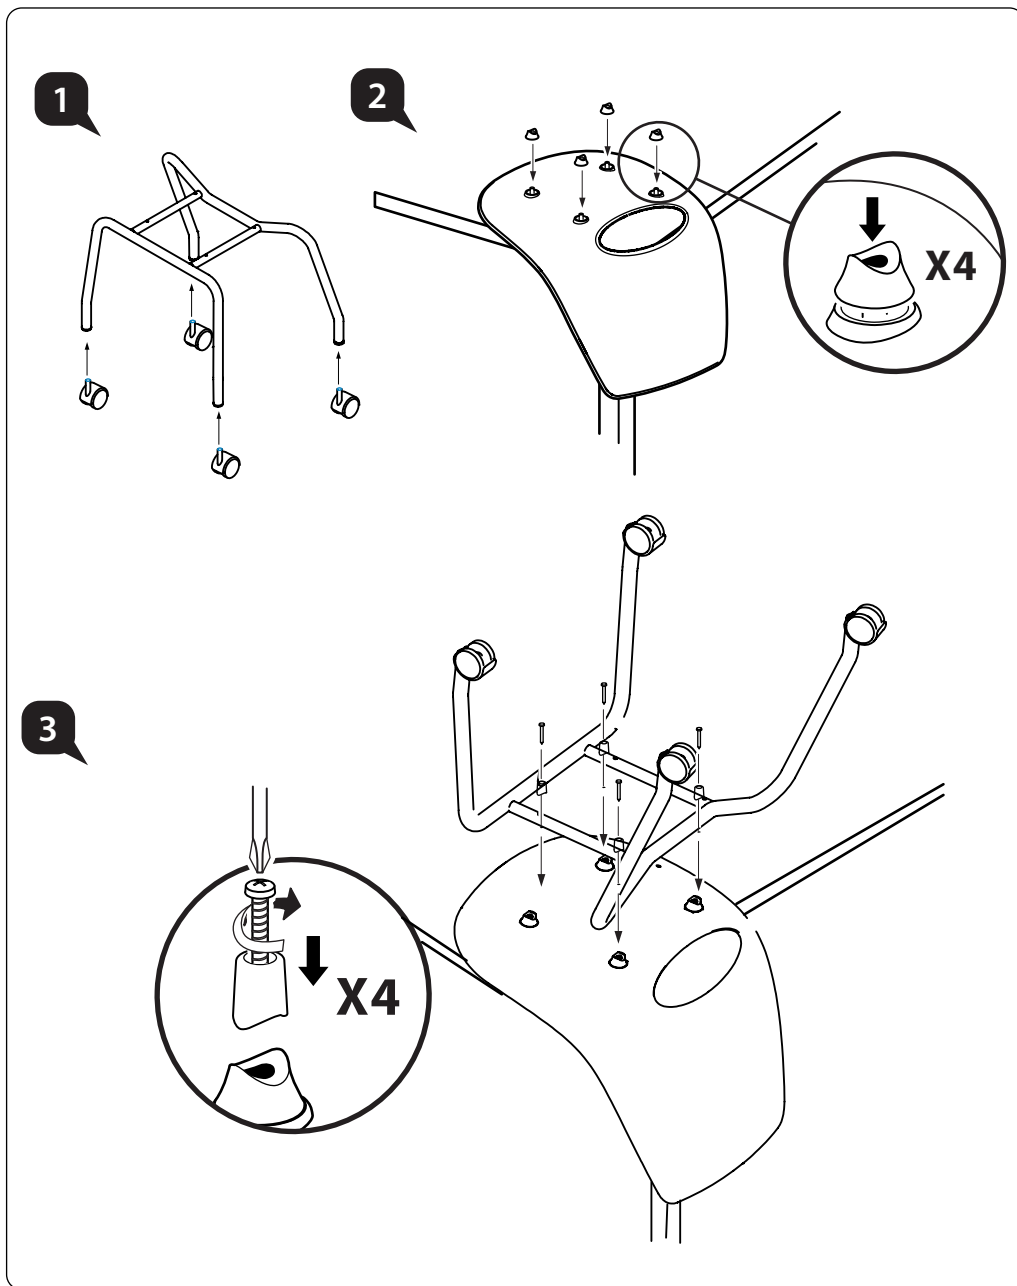

Assembly Instruction

MERRYFAIR®

Kopi-0

models: 48★ B3 A00 J (3 seat)

48★ B4 A00 J (4 seat)

48★ B5 A00 J (5 seat)

Assembly Instruction

MERRYFAIR®

Kopi-0

model: 48* NA A00 AK

Assembly
Instruction

MERRYFAIR®

Kopi-0

model: 48* NA A00 H

Assembly Instruction

MERRYFAIR®

Kopi-0

model: 48* NA A00 H4

Assembly Instruction

MERRYFAIR®

Kopi-0

model: 48★ NA A00 HH

Assembly
Instruction

MERRYFAIR®

Kopi-0

model: 48* NA WT1 H

Assembly Instruction

User Instructions

- A** *Seat Height Adjustable*
Flip up lever on right-side to raise or lower seat. Adjust such that your feet are adequately supported on floor.